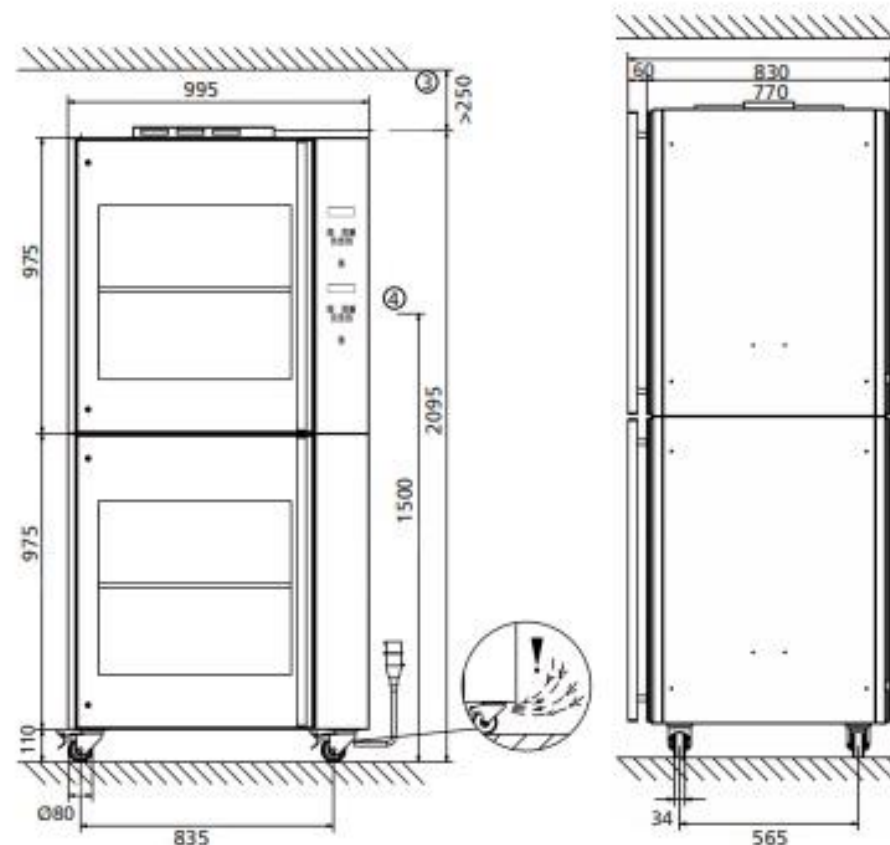

TDR 8 Programmable

- 1 Power cable 2.2 m
- 2 Exhaust opening
- 3 Space to the wall
- 4 Location for socket

Dimensions TDR 8

Width	995 mm
Depth	830 mm
Depth with hood	970 mm
Height	1065 mm
Height on stand	1796 mm
Height with hood	1395 mm

Technical data TDR 8

Net weight	185 kg
Gross weight	216 kg
Voltage	3N~ 400/230 V
Frequency	50/60 Hz
Power	10.5 kW

Dimensions TDR 8+8

Width	995 mm
Depth	830 mm
Depth with hood	970 mm
Height	2095 mm
Height with hood	2344 mm

Technical data TDR 8+8

Net weight	375 kg
Gross weight	435 kg
Voltage	3N~ 400/230 V
Frequency	50/60 Hz
Power	21 kW

Specifications and technical data are subject to amendment without prior notice.

**GASTRO
TECHNO
GROUP**