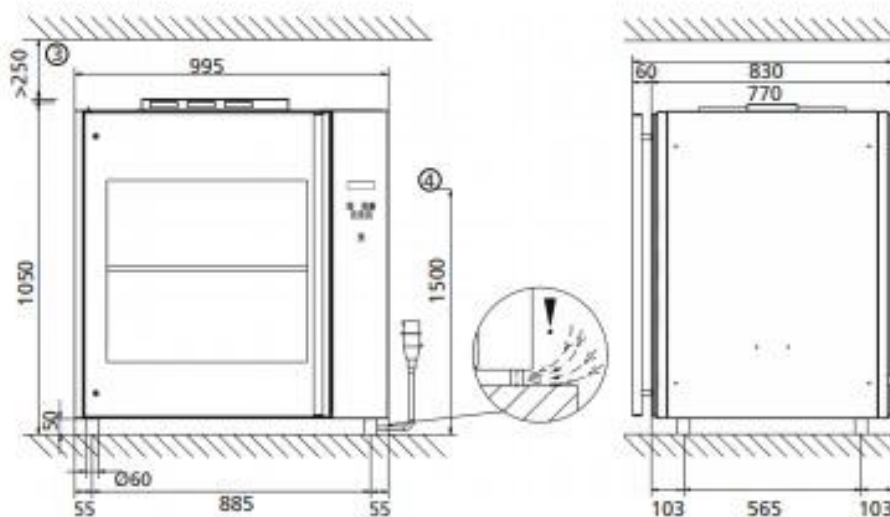

TDR 8 Programmable

- 1 Power cable 2.2 m
- 2 Exhaust opening
- 3 Space to the wall
- 4 Location for socket

Dimensions TDR 8

Width	995 mm
Depth	830 mm
Depth with hood	970 mm
Height	1065 mm
Height on stand	1796 mm
Height with hood	1395 mm

Technical data TDR 8

Net weight	185 kg
Gross weight	216 kg
Voltage	3N~ 400/230 V
Frequency	50/60 Hz
Power	10.5 kW

Dimensions TDR 8+8

Width	995 mm
Depth	830 mm
Depth with hood	970 mm
Height	2095 mm
Height with hood	2344 mm

Technical data TDR 8+8

Net weight	375 kg
Gross weight	435 kg
Voltage	3N~ 400/230 V
Frequency	50/60 Hz
Power	21 kW

Specifications and technical data are subject to amendment without prior notice.

**GASTRO
TECHNO
GROUP**