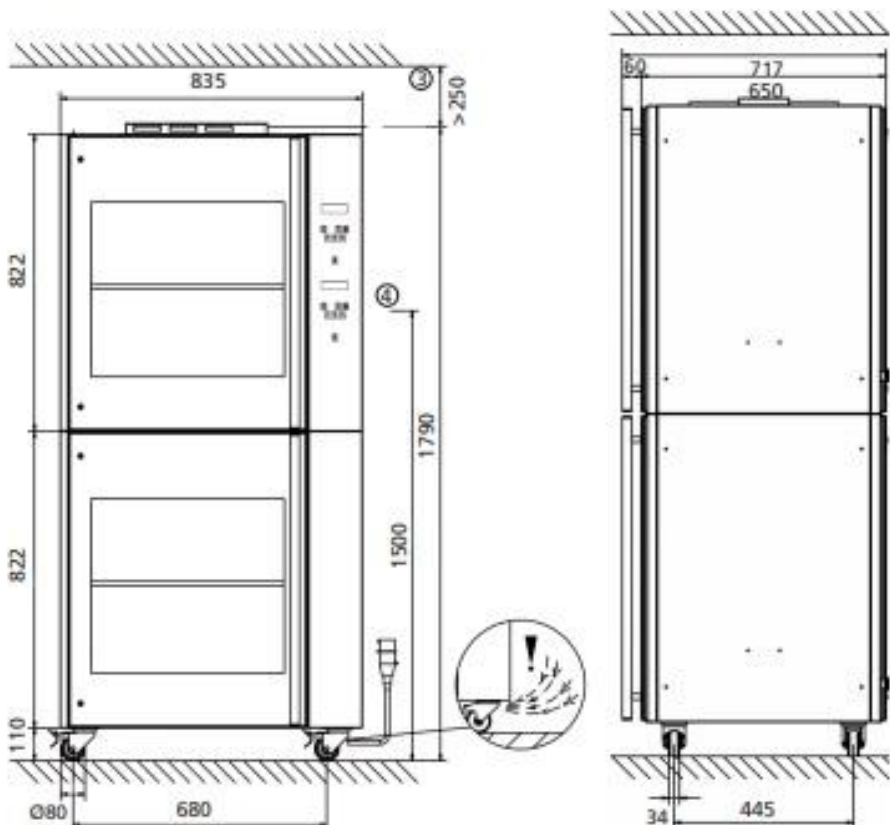

TDR 5 Programmable

- 1 Power cable, 2.2 m
- 2 Exhaust opening
- 3 Space to the wall
- 4 Location for socket

Dimensions TDR 5

Width	835 mm
Depth	717 mm
Depth with hood	853 mm
Height	910 mm
Height on stand	1725 mm
Height with hood	1245 mm

Technical data TDR 5

Net weight	130 kg
Gross weight	152 kg
Voltage	3N~ 400/230 V
Frequency	50/60 Hz
Power	6.6 kW

Dimensions TDR 5+5

Width	835 mm
Depth	717 mm
Depth with hood	853 mm
Height	1790 mm
Height with hood	2124 mm

Technical data TDR 5+5

Net weight	266 kg
Gross weight	306 kg
Voltage	3N~ 400/230 V
Frequency	50/60 Hz
Power	13.2 kW

Specifications and technical data are subject to amendment without prior notice.

**GASTRO
TECHNO
GROUP**