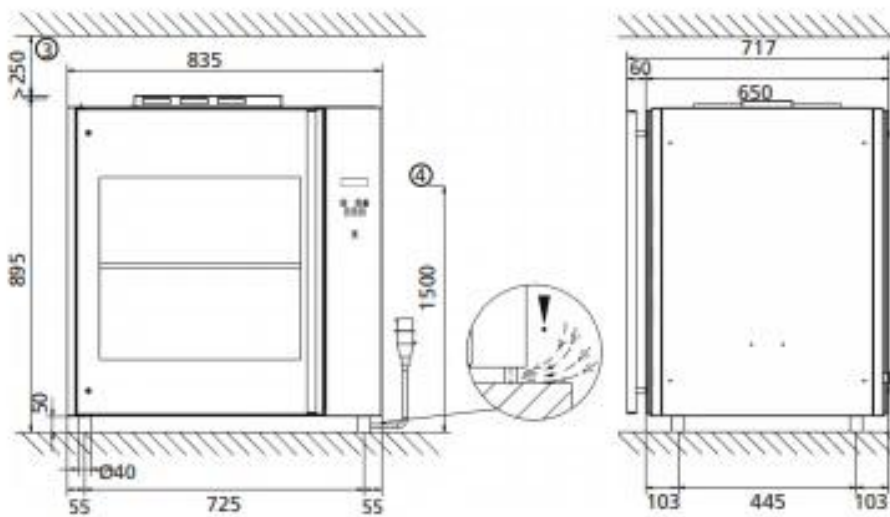

TDR 5 Programmable

- 1 Power cable, 2.2 m
- 2 Exhaust opening
- 3 Space to the wall
- 4 Location for socket

Dimensions TDR 5

Width	835 mm
Depth	717 mm
Depth with hood	853 mm
Height	910 mm
Height on stand	1725 mm
Height with hood	1245 mm

Technical data TDR 5

Net weight	130 kg
Gross weight	152 kg
Voltage	3N~ 400/230 V
Frequency	50/60 Hz
Power	6.6 kW

Dimensions TDR 5+5

Width	835 mm
Depth	717 mm
Depth with hood	853 mm
Height	1790 mm
Height with hood	2124 mm

Technical data TDR 5+5

Net weight	266 kg
Gross weight	306 kg
Voltage	3N~ 400/230 V
Frequency	50/60 Hz
Power	13.2 kW

Specifications and technical data are subject to amendment without prior notice.

**GASTRO
TECHNO
GROUP**