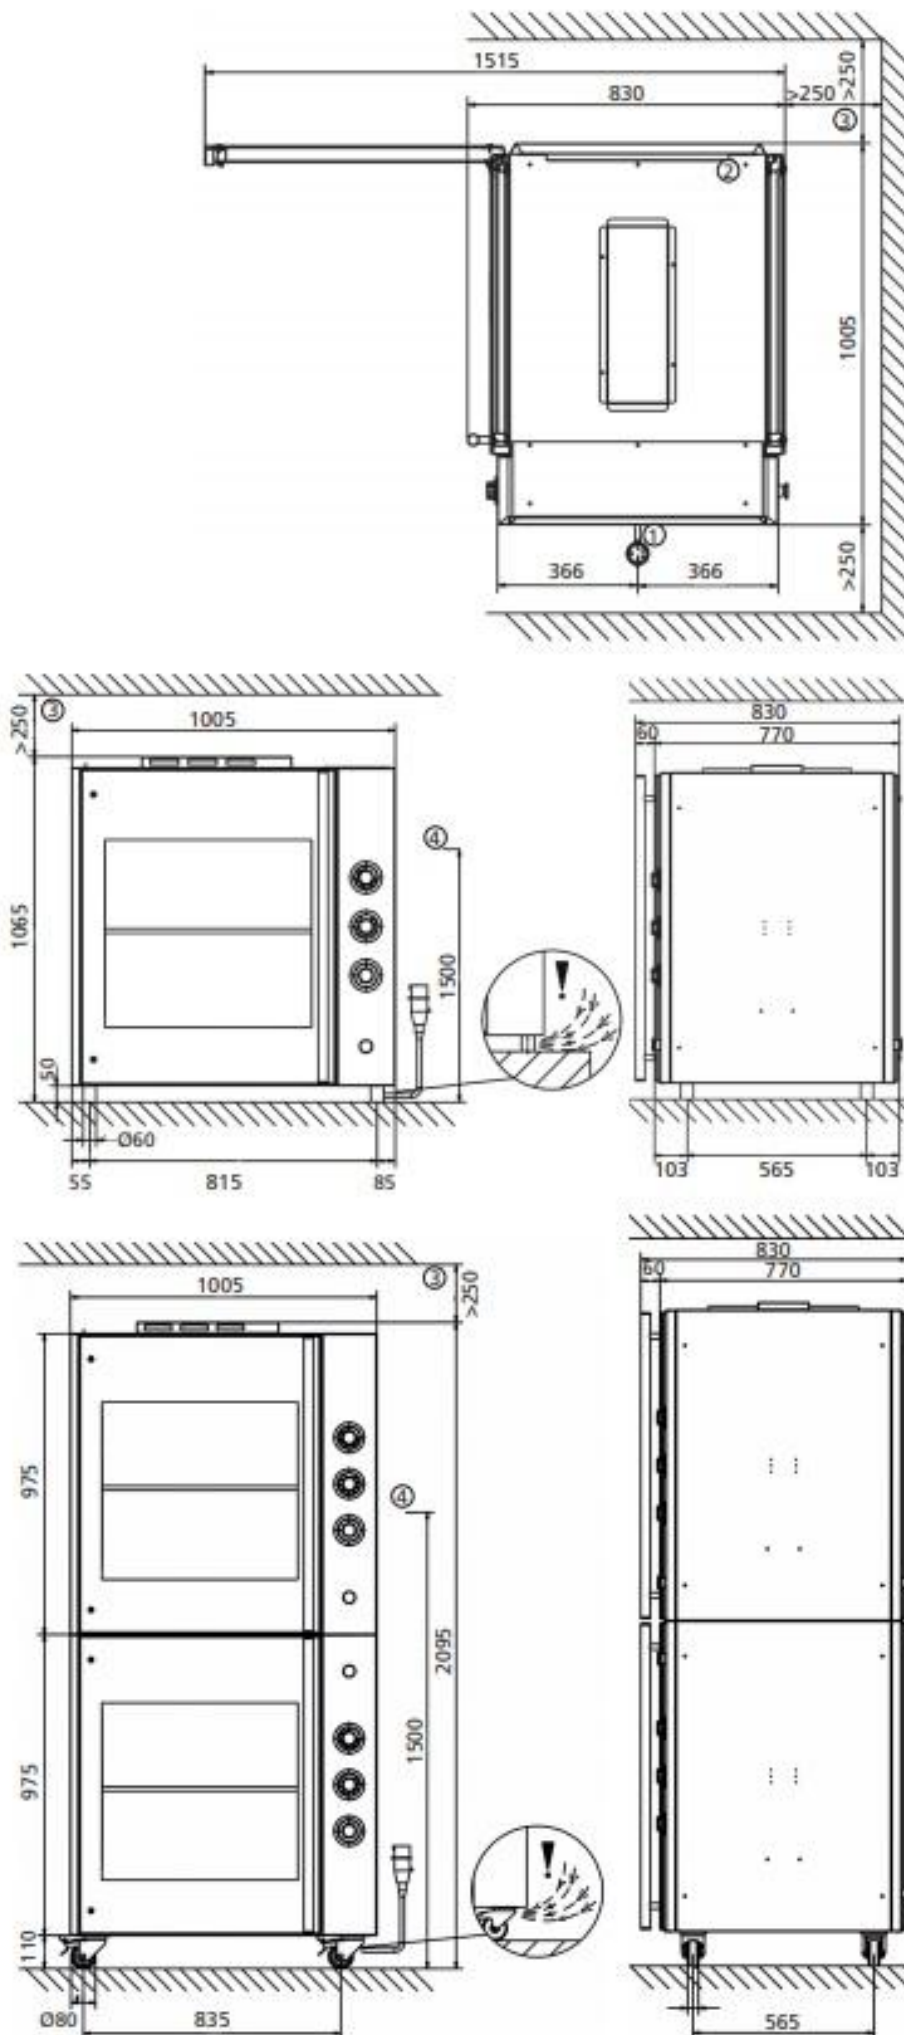

TDR 8 Manual

1. 1 Power cable 2.2 m
2. 2 Exhaust opening
3. 3 Space to the wall
4. 4 Location for socket

Dimensions TDR 8

Width	1005 mm
Depth	830 mm
Depth with hood	970 mm
Height	1065 mm
Height on stand	1796 mm
Height with hood	1395 mm

Technical data TDR 8

Net weight	185 kg
Gross weight	216 kg
Voltage	3N~ 400/230 V
Frequency	50/60 Hz
Power	10.5 kW

Dimensions TDR 8+8

Width	1005 mm
Depth	830 mm
Depth with hood	970 mm
Height	2095 mm
Height with hood	2344 mm

Technical data TDR 8+8

Net weight	375 kg
Gross weight	435 kg
Voltage	3N~ 400/230 V
Frequency	50/60 Hz
Power	21 kW

Specifications and technical data are subject to amendment without prior notice.

GASTRO TECHNO GROUP