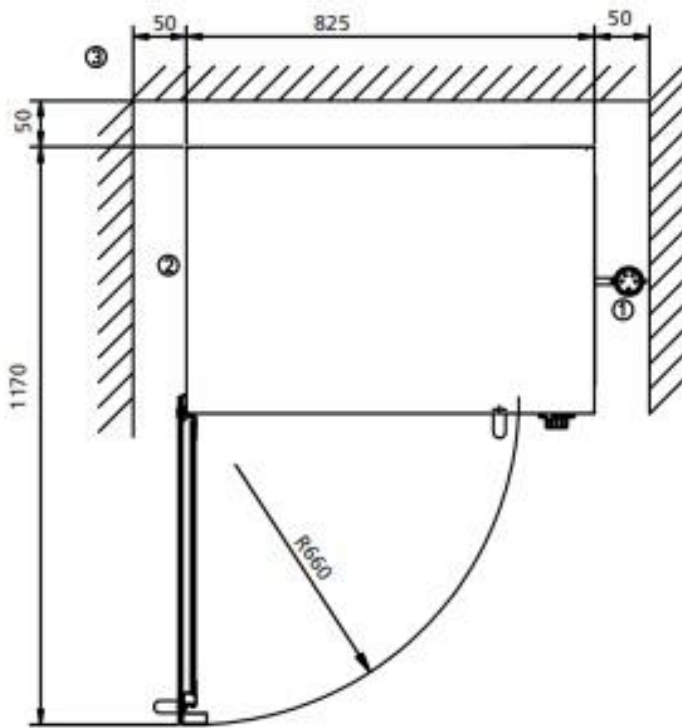

TG 4

1. 1 Power cable 2.2 m
2. 2 Exhaust opening
3. 3 Space to the wall
4. 4 Location for socket

Dimensions

Width	825 mm
Depth	590 mm
Height	750 mm

Technical data

Net weight	80 kg
Gross weight	93 kg
Voltage	3N~ 400/230 V
Frequency	50/60 Hz
Power	5.2 kW

Specifications and technical data are subject to amendment without prior notice.

GASTRO
TECHNO
GROUP