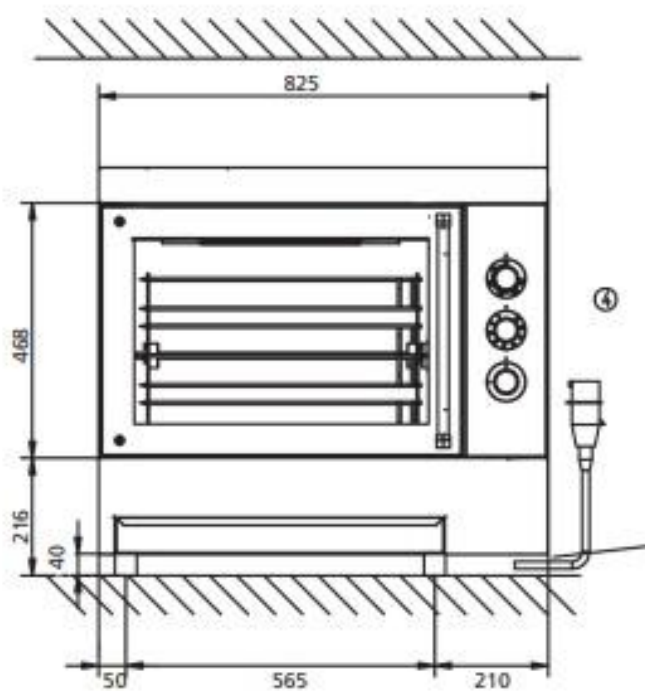

TG 4

1. 1 Power cable 2.2 m
2. 2 Exhaust opening
3. 3 Space to the wall
4. 4 Location for socket

Dimensions

Width	825 mm
Depth	590 mm
Height	750 mm

Technical data

Net weight	80 kg
Gross weight	93 kg
Voltage	3N~ 400/230 V
Frequency	50/60 Hz
Power	5.2 kW

Specifications and technical data are subject to amendment without prior notice.

GASTRO
TECHNO
GROUP