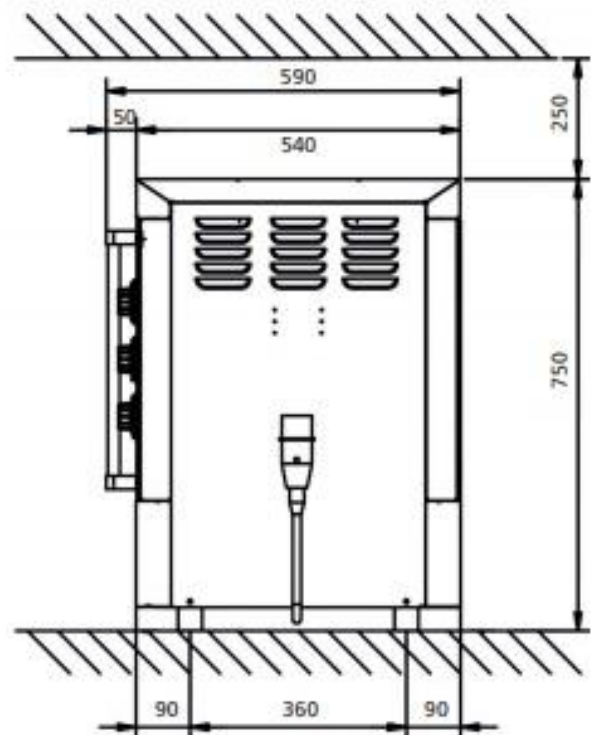

TG 4

1. 1 Power cable 2.2 m
2. 2 Exhaust opening
3. 3 Space to the wall
4. 4 Location for socket

Dimensions

Width	825 mm
Depth	590 mm
Height	750 mm

Technical data

Net weight	80 kg
Gross weight	93 kg
Voltage	3N~ 400/230 V
Frequency	50/60 Hz
Power	5.2 kW

Specifications and technical data are subject to amendment without prior notice.

GASTRO
TECHNO
GROUP